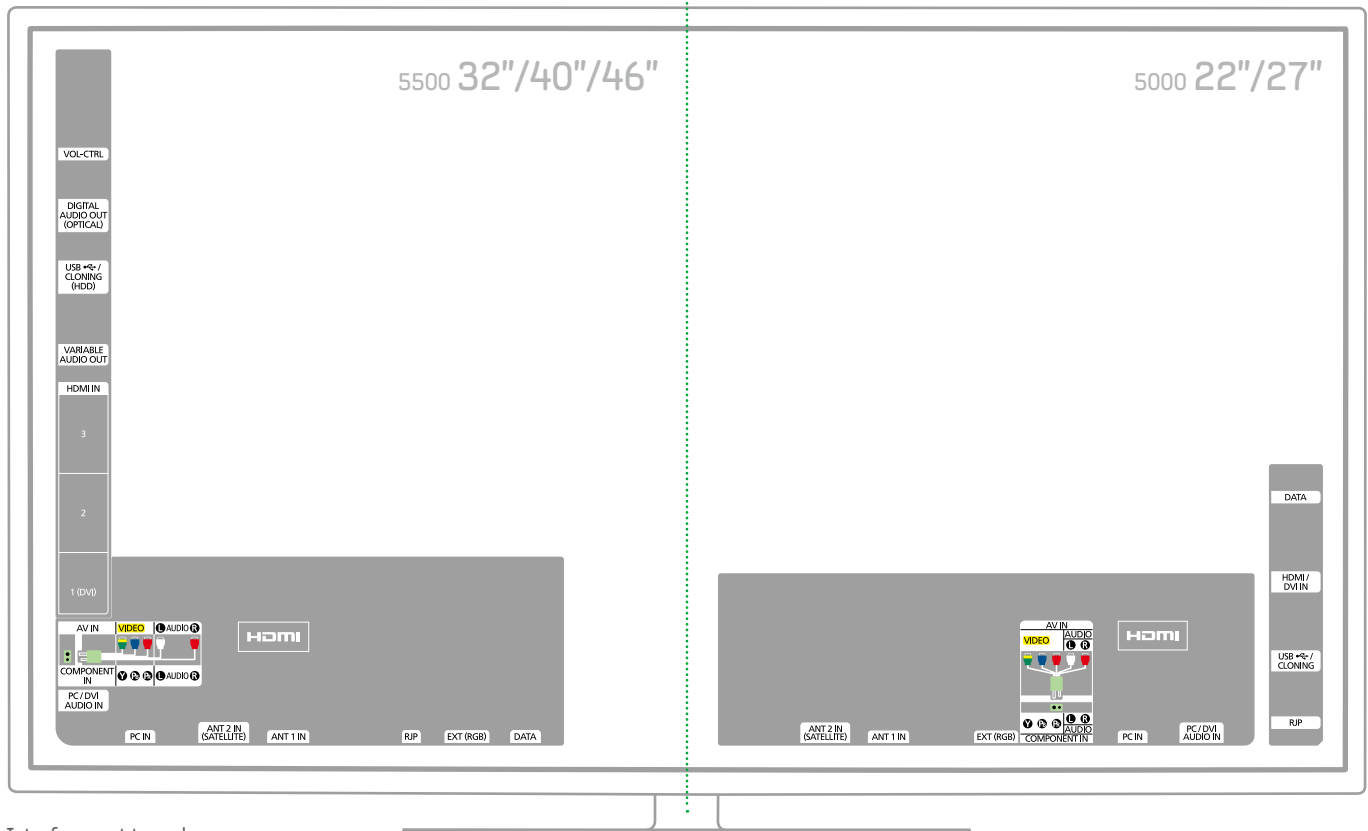

Special Feature (5000)

- DVB-T/C/S2, FHD, SIRCH/USB cloning, USB 2.0 Media (Music/JPEG/Movie)
- 1HDMI, Jack pack compatibility, SI system compatibility

Interface Board

Interfaces not to scale

Model		5500			5000	
		32 FHD	40 FHD	46 FHD	22 FHD	27 FHD
Basic Info	Model Code	UE32D5500RH	UE40D5500RH	UE46D5500RH	UE22D5000NH	UE27D5000NH
	Screen Size	32"	40"	46"	22"	27"
Video	HD/FHD	Full HD	Full HD	Full HD	Full HD	Full HD
	Resolution	1920*1080	1920*1080	1920*1080	1920*1080	1920*1080
	Response Time	9ms	9ms	5.5ms	5ms	5ms
	Viewing angle (H/V)	176°/176°	176°/176°	176°/176°	170°/160°	170°/160°
	Backlight	LED	LED	LED	LED	LED
	Dynamic Contrast Ratio	3,500,000 : 1	3,500,000 : 1	3,500,000 : 1	3,300,000 : 1	3,300,000 : 1
Audio	Brightness	300 cd/m ²	300 cd/m ²	300 cd/m ²	250 cd/m ²	300 cd/m ²
	Output	2*10W	2*10W	2*10W	2*3W	2*5W
	Surround	SRS TheaterSound HD	SRS TheaterSound HD	SRS TheaterSound HD	SRS TheaterSound HD	SRS TheaterSound HD
Feature	Headphone Out	-	-	-	-	-
	Bathroom Speaker Out	1.2W Mono, 8Ω	1.2W Mono, 8Ω	1.2W Mono, 8Ω	-	-
	Picture Engine	HyperReal Engine	HyperReal Engine	HyperReal Engine	HyperReal Engine	HyperReal Engine
	Teletext	Yes	Yes	Yes	Yes	Yes
Input & Output	USB 2.0	Music/JPEG/Movie	Music/JPEG/Movie	Music/JPEG/Movie	Music/JPEG/Movie	Music/JPEG/Movie
	Auto Channel Search	Yes	Yes	Yes	Yes	Yes
	Swivel (left/right)	Yes (20°/20°)	Yes (20°/20°)	Yes (20°/20°)	No	No
	3D (2D->3D)	No	No	No	No	No
	RF In (Terrestrial/Cable input)	1	1	1	1	1
	RF In (Satellite input)	1	1	1	1	1
	Component (Y/Pb/Pr)	1	1	1	1	1
	Headphone (Earphone)	-	-	-	1	1
	Scart	1	1	1	1	1
	Composite (AV)	1 (1: Common use for Component Y)	1 (1: Common use for Component Y)	1 (1: Common use for Component Y)	1 (1: Common use for Component Y)	1 (1: Common use for Component Y)
	HDMI	3	3	3	1	1
	CI Slot	1	1	1	1	1
	USB	1	1	1	1	1
	PC D-sub	1	1	1	1	1
PC Audio Jack	1	1	1	1	1	
Audio Out (Variable Out) BathroomSPK	1	1	1	-	-	
Optical sound out	1	1	1	-	-	
RJ12 For External Control	1	1	1	1	1	
DC-out Jack	No	No	No	No	No	
Hospitality Feature	Hotel Mode Plug & Play	Yes	Yes	Yes	Yes	Yes
	Audio Loop in (Headphone extension)	No	No	No	No	No
	Hotel TV (RJ12 / IR pass through)	Interactive	Interactive	Interactive	Interactive	Interactive
	Clock	-	-	-	-	-
	Jack Pack Compatibility	Yes	Yes	Yes	Yes	Yes
	USB Cloning	Yes	Yes	Yes	Yes	Yes
	Bathroom Speaker output	Yes	Yes	Yes	-	-
	Multi Code Remote	Yes	Yes	Yes	Yes	Yes
	Screwed Battery Cover	Yes	Yes	Yes	Yes	Yes
	Alarm Key	Standalone	Standalone	Standalone	Standalone	Standalone
	Mixed channel list (DVB-T/T2/C/S2, Analog)	Standalone	Standalone	Standalone	Standalone	Standalone
	Hotel logo display with time out setting	Yes	Yes	Yes	Yes	Yes
	Auto Source mode	Yes	Yes	Yes	Yes	Yes
Dimension	Weight (Set) With Stand Kg	10.2	14.36	17.3	3.9	5.2
	Weight (Set) Without Stand Kg	7.46	11.08	13.74	3.6	4.6
	Dimensions (WxDxH)mm With Stand	768.0*240.0*532.1	955.8*255.0*638.5	1091.8*275.0*714.8	522 * 144.8 * 377	645 * 176.3 * 453.3
Accessory	Dimensions (WxDxH)mm Without Stand	768.0*29.9*468.2	955.8*29.9*574.0	1091.8*29.9*650.4	522 * 29.9 * 323.1	645 * 29.9 * 393.2
	Remote Control	Yes	Yes	Yes	Yes	Yes
VESA	Seamless RC (White Remote)	-	-	-	-	-
	Dimensions (mm)	200 x 200	200 x 200	400 x 400	200*100	200*200
System	Screw Size	M8	M8	M8	M8	M8
	DTV Reception (DVB-T/T2/C/S2)	DVB-T/C/S2	DVB-T/C/S2	DVB-T/C/S2	DVB-T/C/S2	DVB-T/C/S2
Power	Eco Flower (ErP grade)	X (ErP B)	X (ErP A)	X (ErP A)	X (ErP A)	X (ErP A)
	Power	AC220~240V ~50Hz	AC220~240V ~50Hz	AC220~240V ~50Hz	AC220~240V ~50Hz	AC220~240V ~50Hz
	Power Consumption (Watts)	80W	100W	130W	45W	65W
	Standby Power Consumption (Watts)	0.31	0.3	0.31	0.29	0.26
Energy Saving Mode Power Consumption (Watts)	Off (Watts)	59	65	69	25	37
	Low	37	41	46	20	26
Consumption (Watts)	Medium	30	33	35	18	22
	High	23	25	27	16	18
Security	Kensington Lock	Yes	Yes	Yes	Yes	Yes